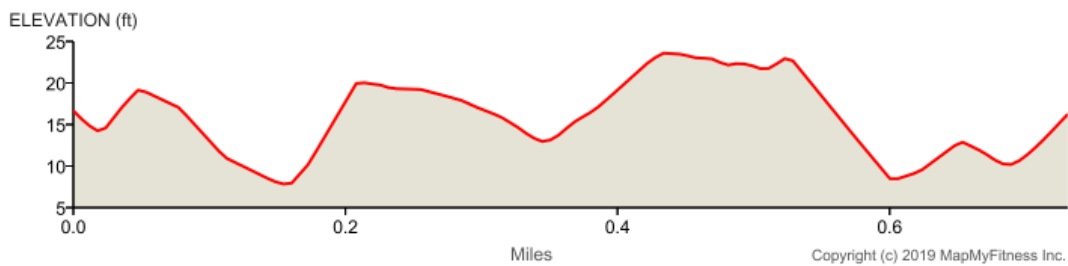

Boardwalk 1K (+) Route

Distance: 0.73 mi

Elevation Gain: 6 ft

Elevation Max: 24 ft

Notes

0.00 mi Direct/offroad route segment

0.00 mi Direct/offroad route segment