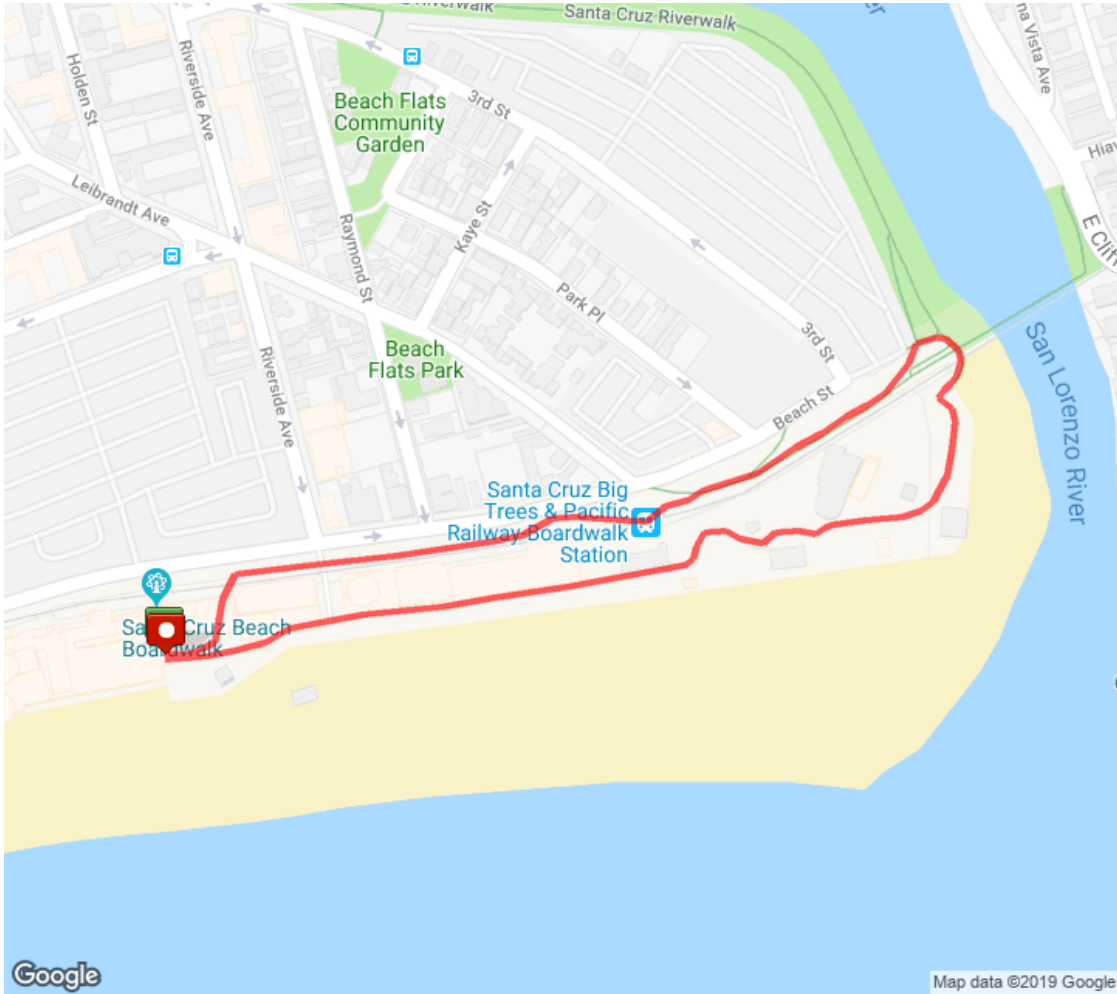

Boardwalk 1K (+) Route

Distance: 0.73 mi

Elevation Gain: 6 ft

Elevation Max: 24 ft

Notes

0.00 mi Direct/offroad route segment

0.00 mi Direct/offroad route segment